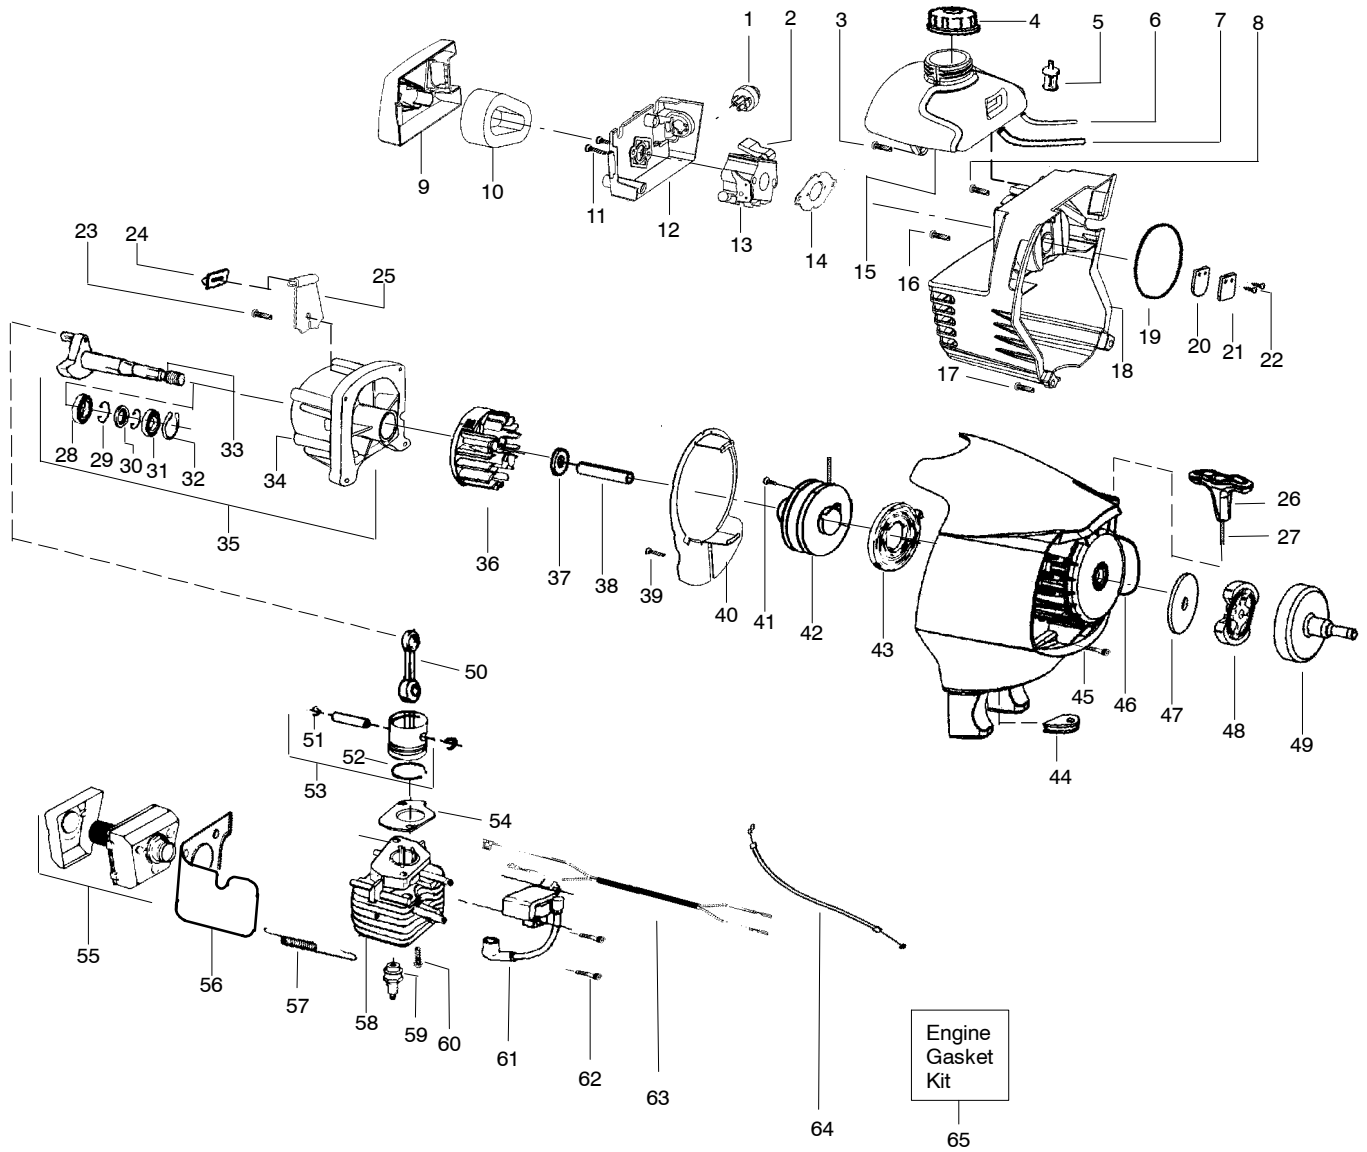

Ref.	Part No.	Description	Ref.	Part No.	Description	Ref.	Part No.	Description
1.	530047721	Bulb-purge	22.	530016064	Screw-reed valve	44.	530019182	Grommet
2.	530071717	Kit-Choke Lever	23.	530015875	Screw-tank retainer	45.	530015810	Screw-F/hsg
3.	530015843	Screw-tank	24.	530055492	Isolator-fuel tank	46.	530055248	Housing-Fan w/eyelet
4.	530057736	Assy-Fuel cap	25.	530054941	Ret.-fuel tank	47.	530094189	Washer-Clutch
5.	530095646	Assy-Fuel pick-up	26.	530058742	Handle-starter	48.	530055122	Assy-Clutch
6.	530071404	Kit-Fuel line	27.	530071325	Kit-Rope	49.	530028799	Assy-Drum
7.	530069216	Kit-Fuel/Purge line	28.	530032103	Bearing-inner	50.	530010960	Assy-Connecting rod
8.	530015775	Screw	29.	530015787	Retainer	51.	530015162	Retainer-piston pin
9.	530150088	Cover-Air box	30.	530019158	Seal	52.	530012594	Ring-Piston
10.	530054946	Filter-Air	31.	530032102	Bearing-outer	53.	530071998	Kit-Piston (Incl. 51,52)
11.	530015849	Screw-carb.	32.	530015789	Retainer-crankshaft	54.	530071401	Gasket-Cylinder (kit)
12.	530150080	Box-Air	33.	530028807	Assy-crankshaft	55.	530069310	Kit-Muffler
13.	530071637	Kit-Assy-carb. (WT-628)	34.	530012514	Assy-crankcase (Incl. 28-31)	56.	530058957	Heat shield
(Note: Repair kits are not available for this carburetor)			35.	530071685	Assy-c'case/c'shaft (incl. 28-34)	57.	530036409	Spring-muffler
14.	530071401	Gasket-Carb. (kit)	36.	530055524	Assy-Flywheel	58.	530012488	Cylinder
15.	530150092	Assy-Fuel tank	37.	530016030	Washer	59.	952030249	Spark plug (RCJ-6Y)
16.	530015771	Screw-crankcase	38.	530055620	Spacer	60.	530001624	Bolt-Cylinder
17.	530015952	Screw-shrd to f/hsg.	39.	530015775	Screw-baffle	61.	530039218	Module-Ignition
18.	530150089	Assy-Shroud	40.	530054939	Plate-baffle	62.	530016357	Screw-module
19.	530071401	O-Ring-c/case (kit)	41.	530016391	Screw-rope	63.	530058846	Assy-Rear wire
20.	530027593	Valve-reed	42.	530071399	Kit-pulley (incl. #41)	64.	545026801	Assy-Throttle Cable
21.	530054596	Stop-reed	43.	530042086	Spring-starter	65.	530071401	Kit-Gasket (incl. 14,19,54)

✓ = NEW PART NUMBER FOR THIS IPL

★ = REFER TO THE SERVICE REFERENCE INDICATED FOR MORE INFORMATION. (LOCATED AT END OF IPL)